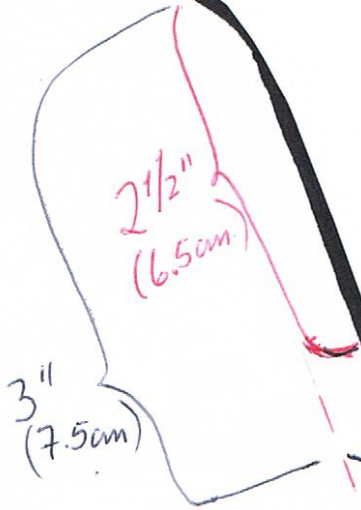

Marcela's Purse

← FOLD FABRIC
HERE

Basic Frame Purse
6" x 3" (15.5cm x 6.5cm)
6 x 2 $\frac{1}{2}$ " (15.5 x 6.5cm)